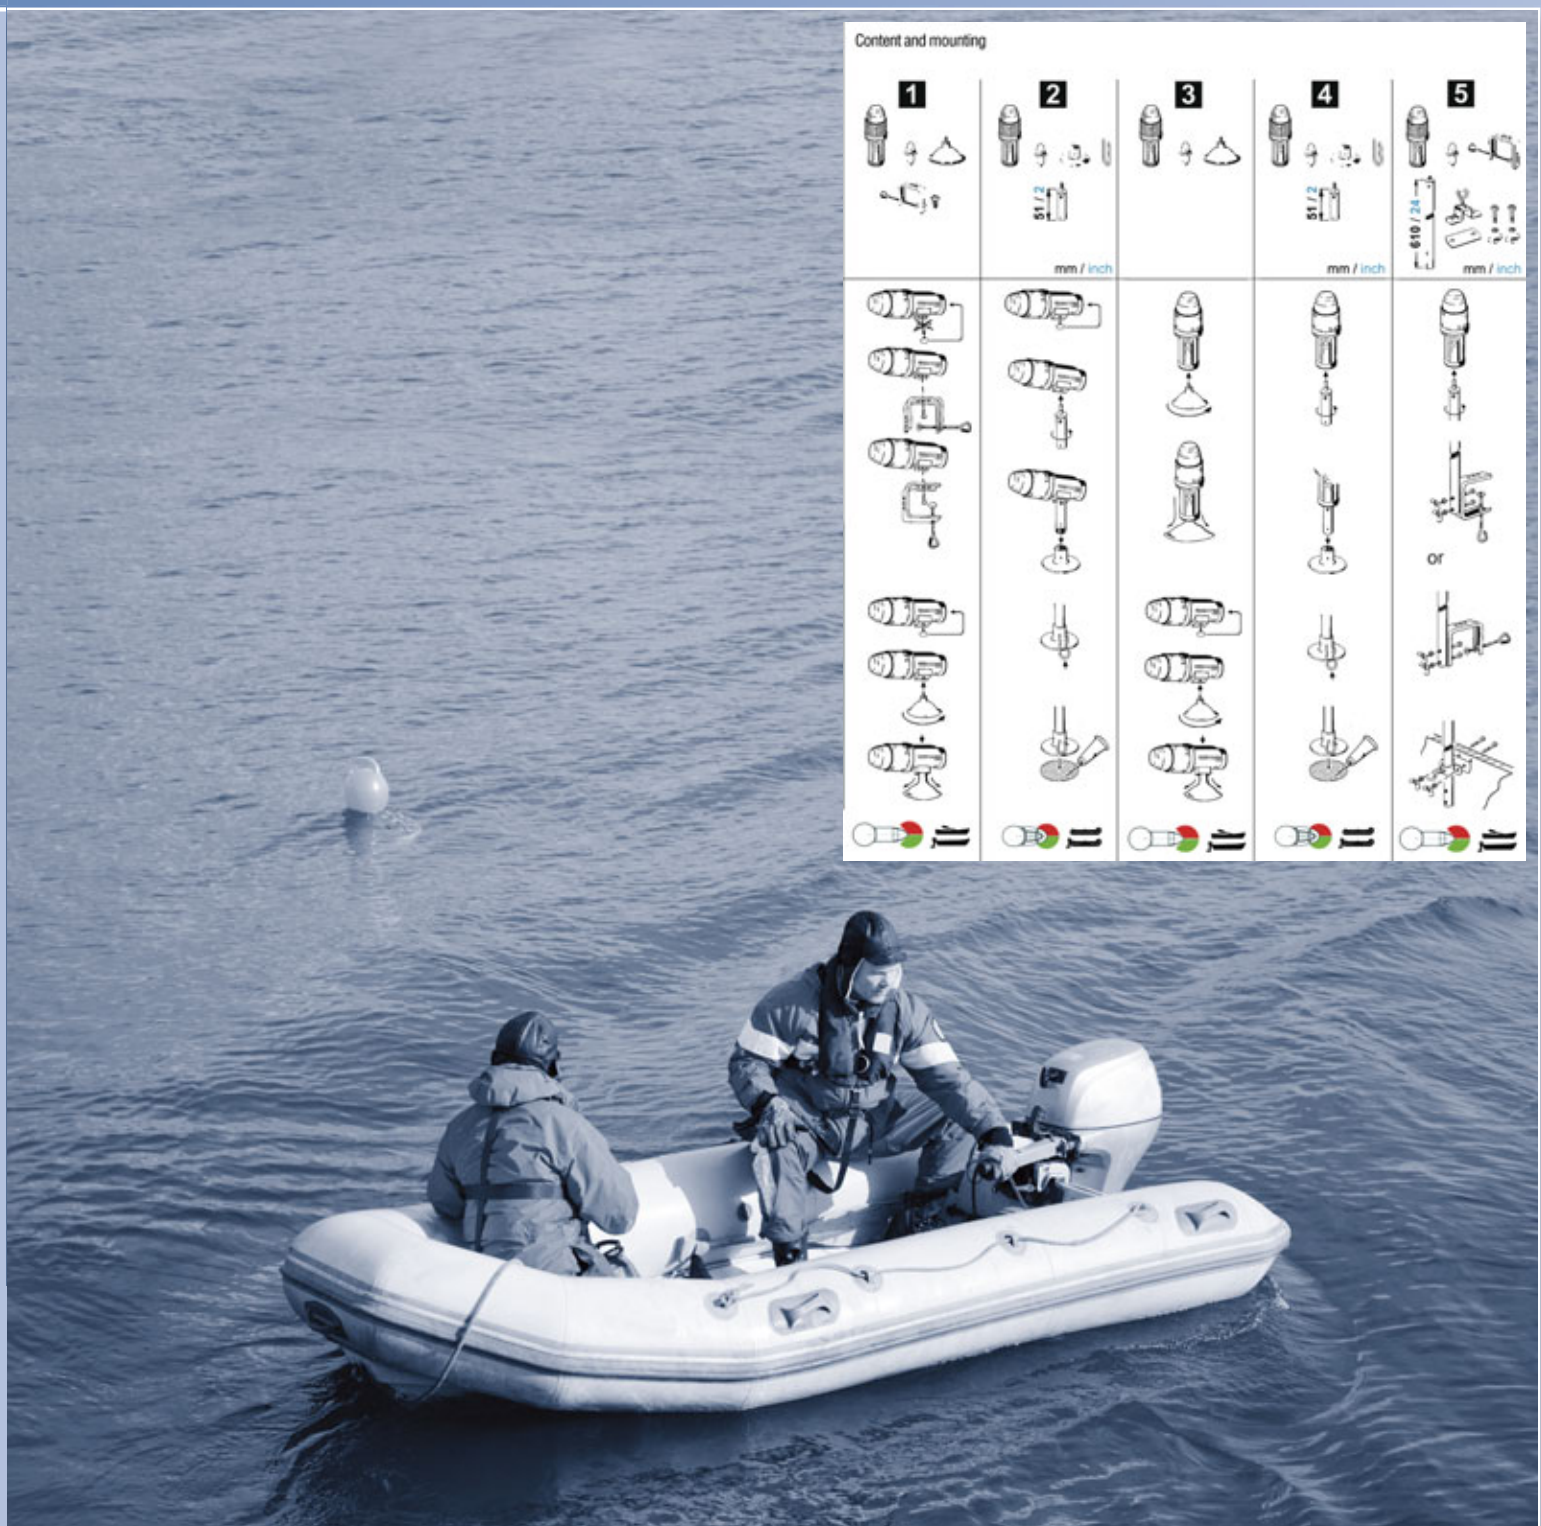

Content and mounting

1	2	3	4	5
	mm / inch		mm / inch	mm / inch