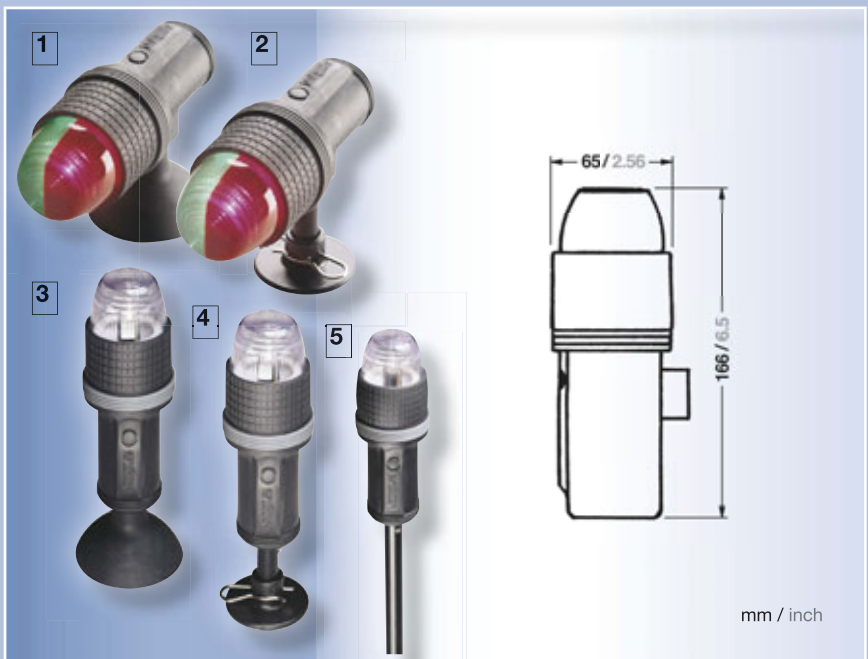

### Mounting

Different mounting options with special brackets, see drawing.

### Electric

4 AA batteries (not incl.). LED extends battery life up to 10 times vs incandescent. Rubber coated on/off switch.

### Including illuminant, swim

	Article number	Description	Vessels	Wattage	Housing color	Voltage	Item weight
1	23400	 bicolor, suction cup, c-clamp	< 7 m / < 23 ft	1 W	black	4 x 1.5 V	431 g
2	23402	 bicolor, inflatable-mount	< 7 m / < 23 ft	1 W	black	4 x 1.5 V	340 g
3	23490	 all-round white, stern, suction cup	< 7 m / < 23 ft	1 W	black	4 x 1.5 V	363 g
4	23410	 all-round white, stern, inflatable-mount	< 7 m / < 23 ft	1 W	black	4 x 1.5 V	340 g
5	23440	 all-round white, stern, pole 24 inch, c-clamp/bracket	< 7 m / < 23 ft	1 W	black	4 x 1.5 V	522 g